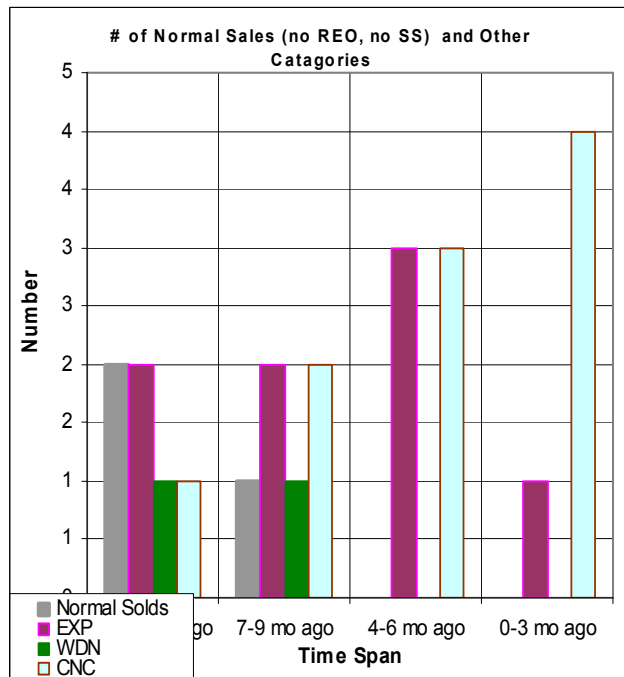

The Past Year for Victorians in Grass Valley and Nevada City

This is only for those homes marked Victorian in Grass Valley and Nevada City, and only if there is one unit on the lot. No limits for size or age. The top graph shows all sales, including REOs and Short Sales. It shows only five sales in all, and none in the past 6 months. The chart at below left shows us that many of the listings have been cancelled or have expired. The chart at below right shows us that the housing supply was already at 25 months more than 6 months ago, but with no recent sales the Victorian housing supply is too large to even be produced on the chart. 08/05/09