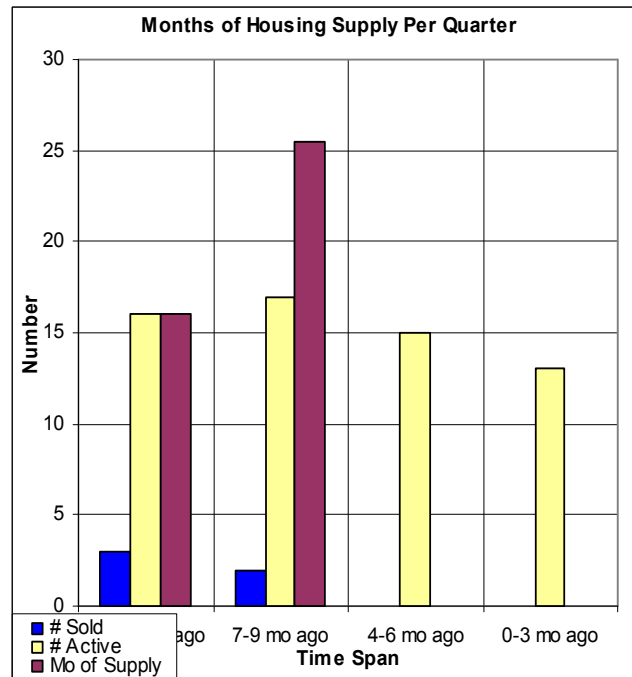

The Past Year for Victorians in Grass Valley and Nevada City

This is only for those homes marked Victorian in Grass Valley and Nevada City, and only if there is one unit on the lot. No limits for size or age. The top graph shows all sales, including REOs and Short Sales. It shows only five sales in all, and none in the past 6 months. The chart at below left shows us that many of the listings have been cancelled or have expired. The chart at below right shows us that the housing supply was already at 25 months more than 6 months ago, but with no recent sales the Victorian housing supply is too large to even be produced on the chart. 08/05/09