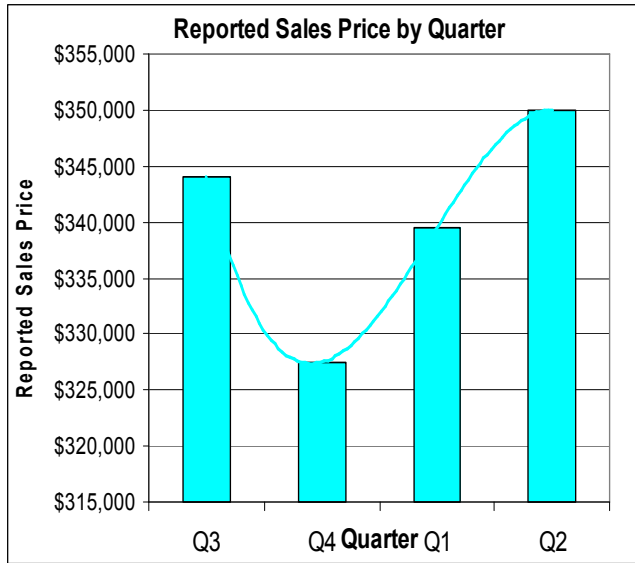

## Seasonal Variations for Lake Wildwood

This is a look at seasonal variations of sales in the Lake Wildwood subdivision in western Nevada County over the past 9 years. Note that the above graphs start at a value higher than zero at the lower left corner. Price per SF and overall price is greatest in the winter and spring, and lower in the fall. But that is when the percentage of sales is the least (below). 7/21/2010.