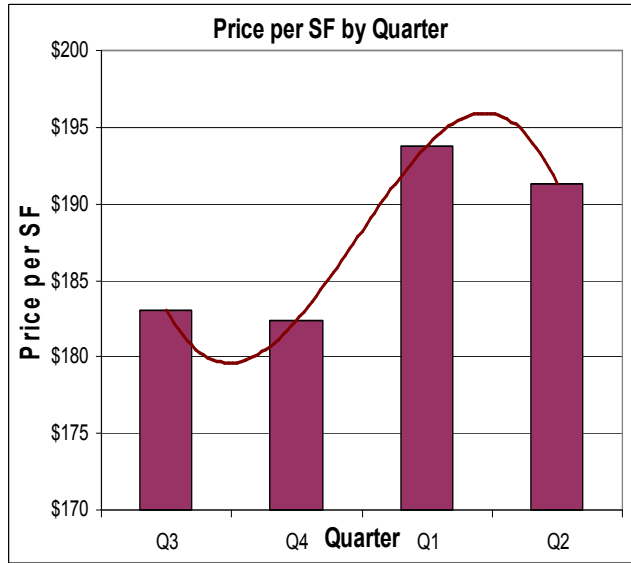

## Seasonal Variations for Lake Wildwood

This is a look at seasonal variations of sales in the Lake Wildwood subdivision in western Nevada County over the past 9 years. Note that the above graphs start at a value higher than zero at the lower left corner. Price per SF and overall price is greatest in the winter and spring, and lower in the fall. But that is when the percentage of sales is the least (below). 7/21/2010.