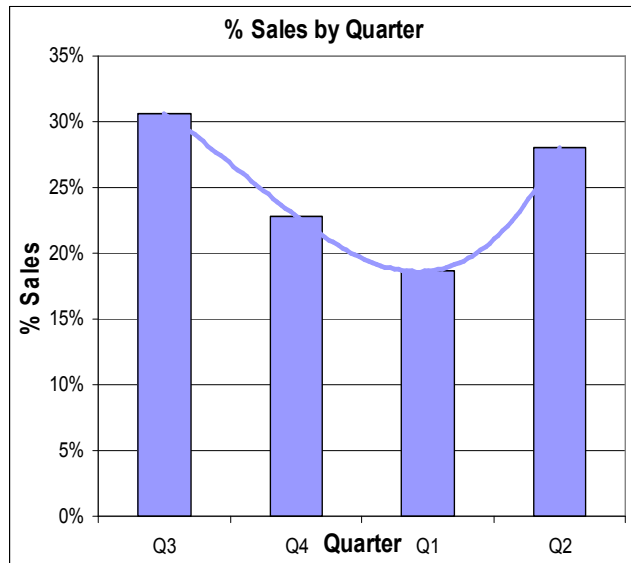

## Seasonal Variations for Lake Wildwood

This is a look at seasonal variations of sales in the Lake Wildwood subdivision in western Nevada County over the past 9 years. Note that the above graphs start at a value higher than zero at the lower left corner. Price per SF and overall price is greatest in the winter and spring, and lower in the fall. But that is when the percentage of sales is the least (below). 7/21/2010.