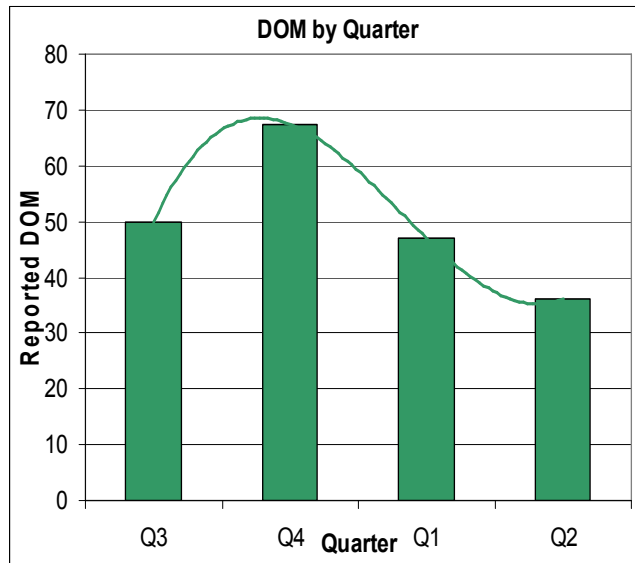

## Seasonal Variations for Lake Wildwood

This is a look at seasonal variations of sales in the Lake Wildwood subdivision in western Nevada County over the past 9 years. Note that the above graphs start at a value higher than zero at the lower left corner. Price per SF and overall price is greatest in the winter and spring, and lower in the fall. But that is when the percentage of sales is the least (below). 7/21/2010.