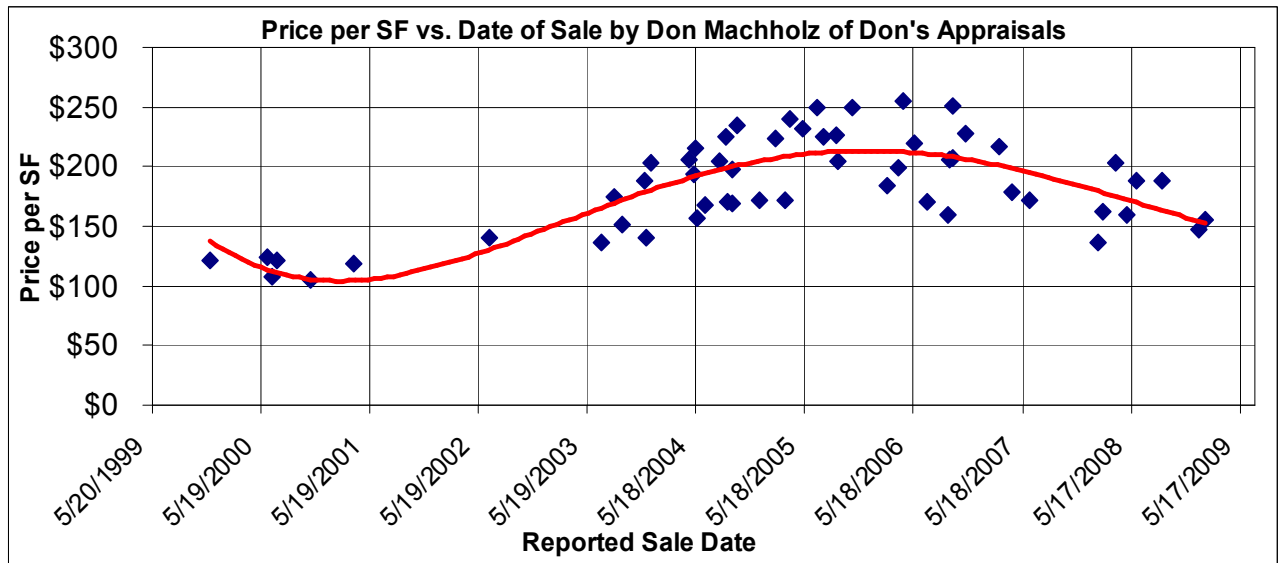

# The Past Decade in Mink Creek, Colfax

This is for homes in the Mink Creek subdivision, an area of 102 manufactured homes in Colfax. These graphs show the past 10 years. There have been only three MLS sales in the past year, and none in the past six months.

The low was hit in early 2001, and it reached the peak in early 2006. 8/13/2009

**Don Machholz of Don's Appraisals**

**Your Professional Appraiser**

Call (530) 320-8204 for graphs of other areas

List price appraisals to help set/reset price of house for about \$250