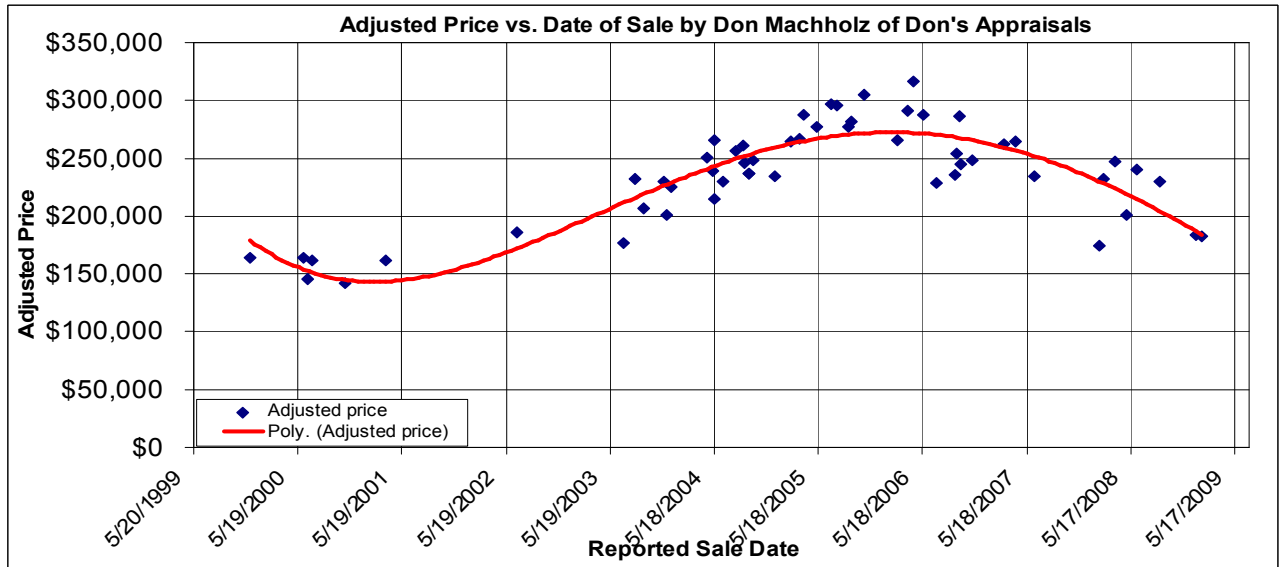

# The Past Decade in Mink Creek, Colfax

This is for homes in the Mink Creek subdivision, an area of 102 manufactured homes in Colfax. These graphs show the past 10 years. There have been only three MLS sales in the past year, and none in the past six months.

The low was hit in early 2001, and it reached the peak in early 2006. 8/13/2009

**Don Machholz of Don's Appraisals**

**Your Professional Appraiser**

Call (530) 320-8204 for graphs of other areas

List price appraisals to help set/reset price of house for about \$250