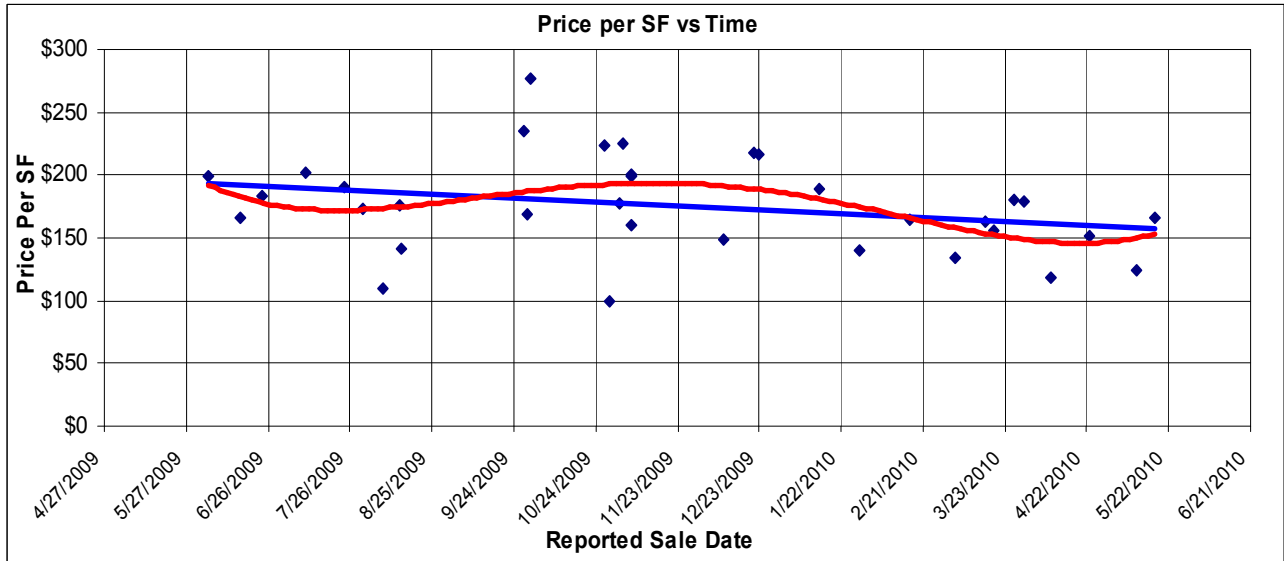

Rural Areas West of Highway 49

Here is a look at areas west of Highway 49 over the past year. These include REOs and Short Sales. The above graph shows a decrease of 18% in the past year. The percentage of REOs and Short sales is shown below, with REOs having a sharp increase in the most recent quarter. 6/2/2010.