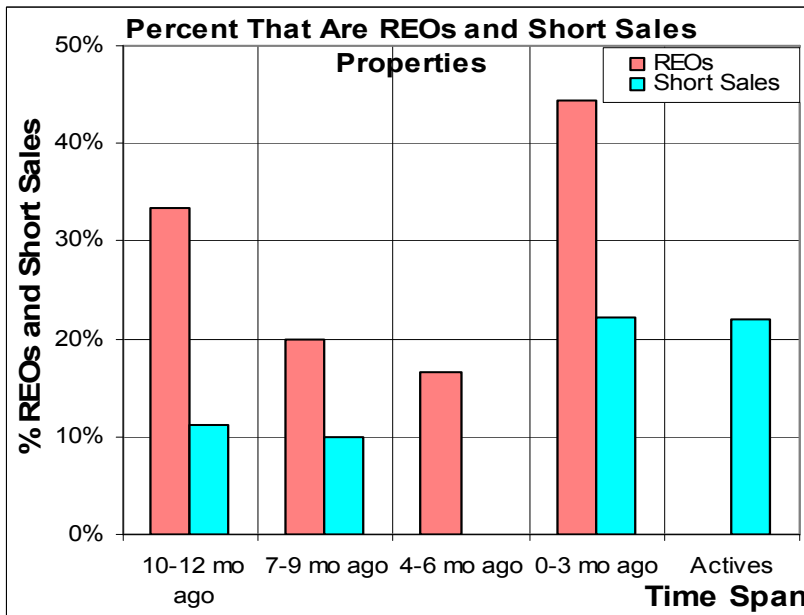

Rural Areas West of Highway 49

Here is a look at areas west of Highway 49 over the past year. These include REOs and Short Sales. The above graph shows a decrease of 18% in the past year. The percentage of REOs and Short sales is shown below, with REOs having a sharp increase in the most recent quarter. 6/2/2010.